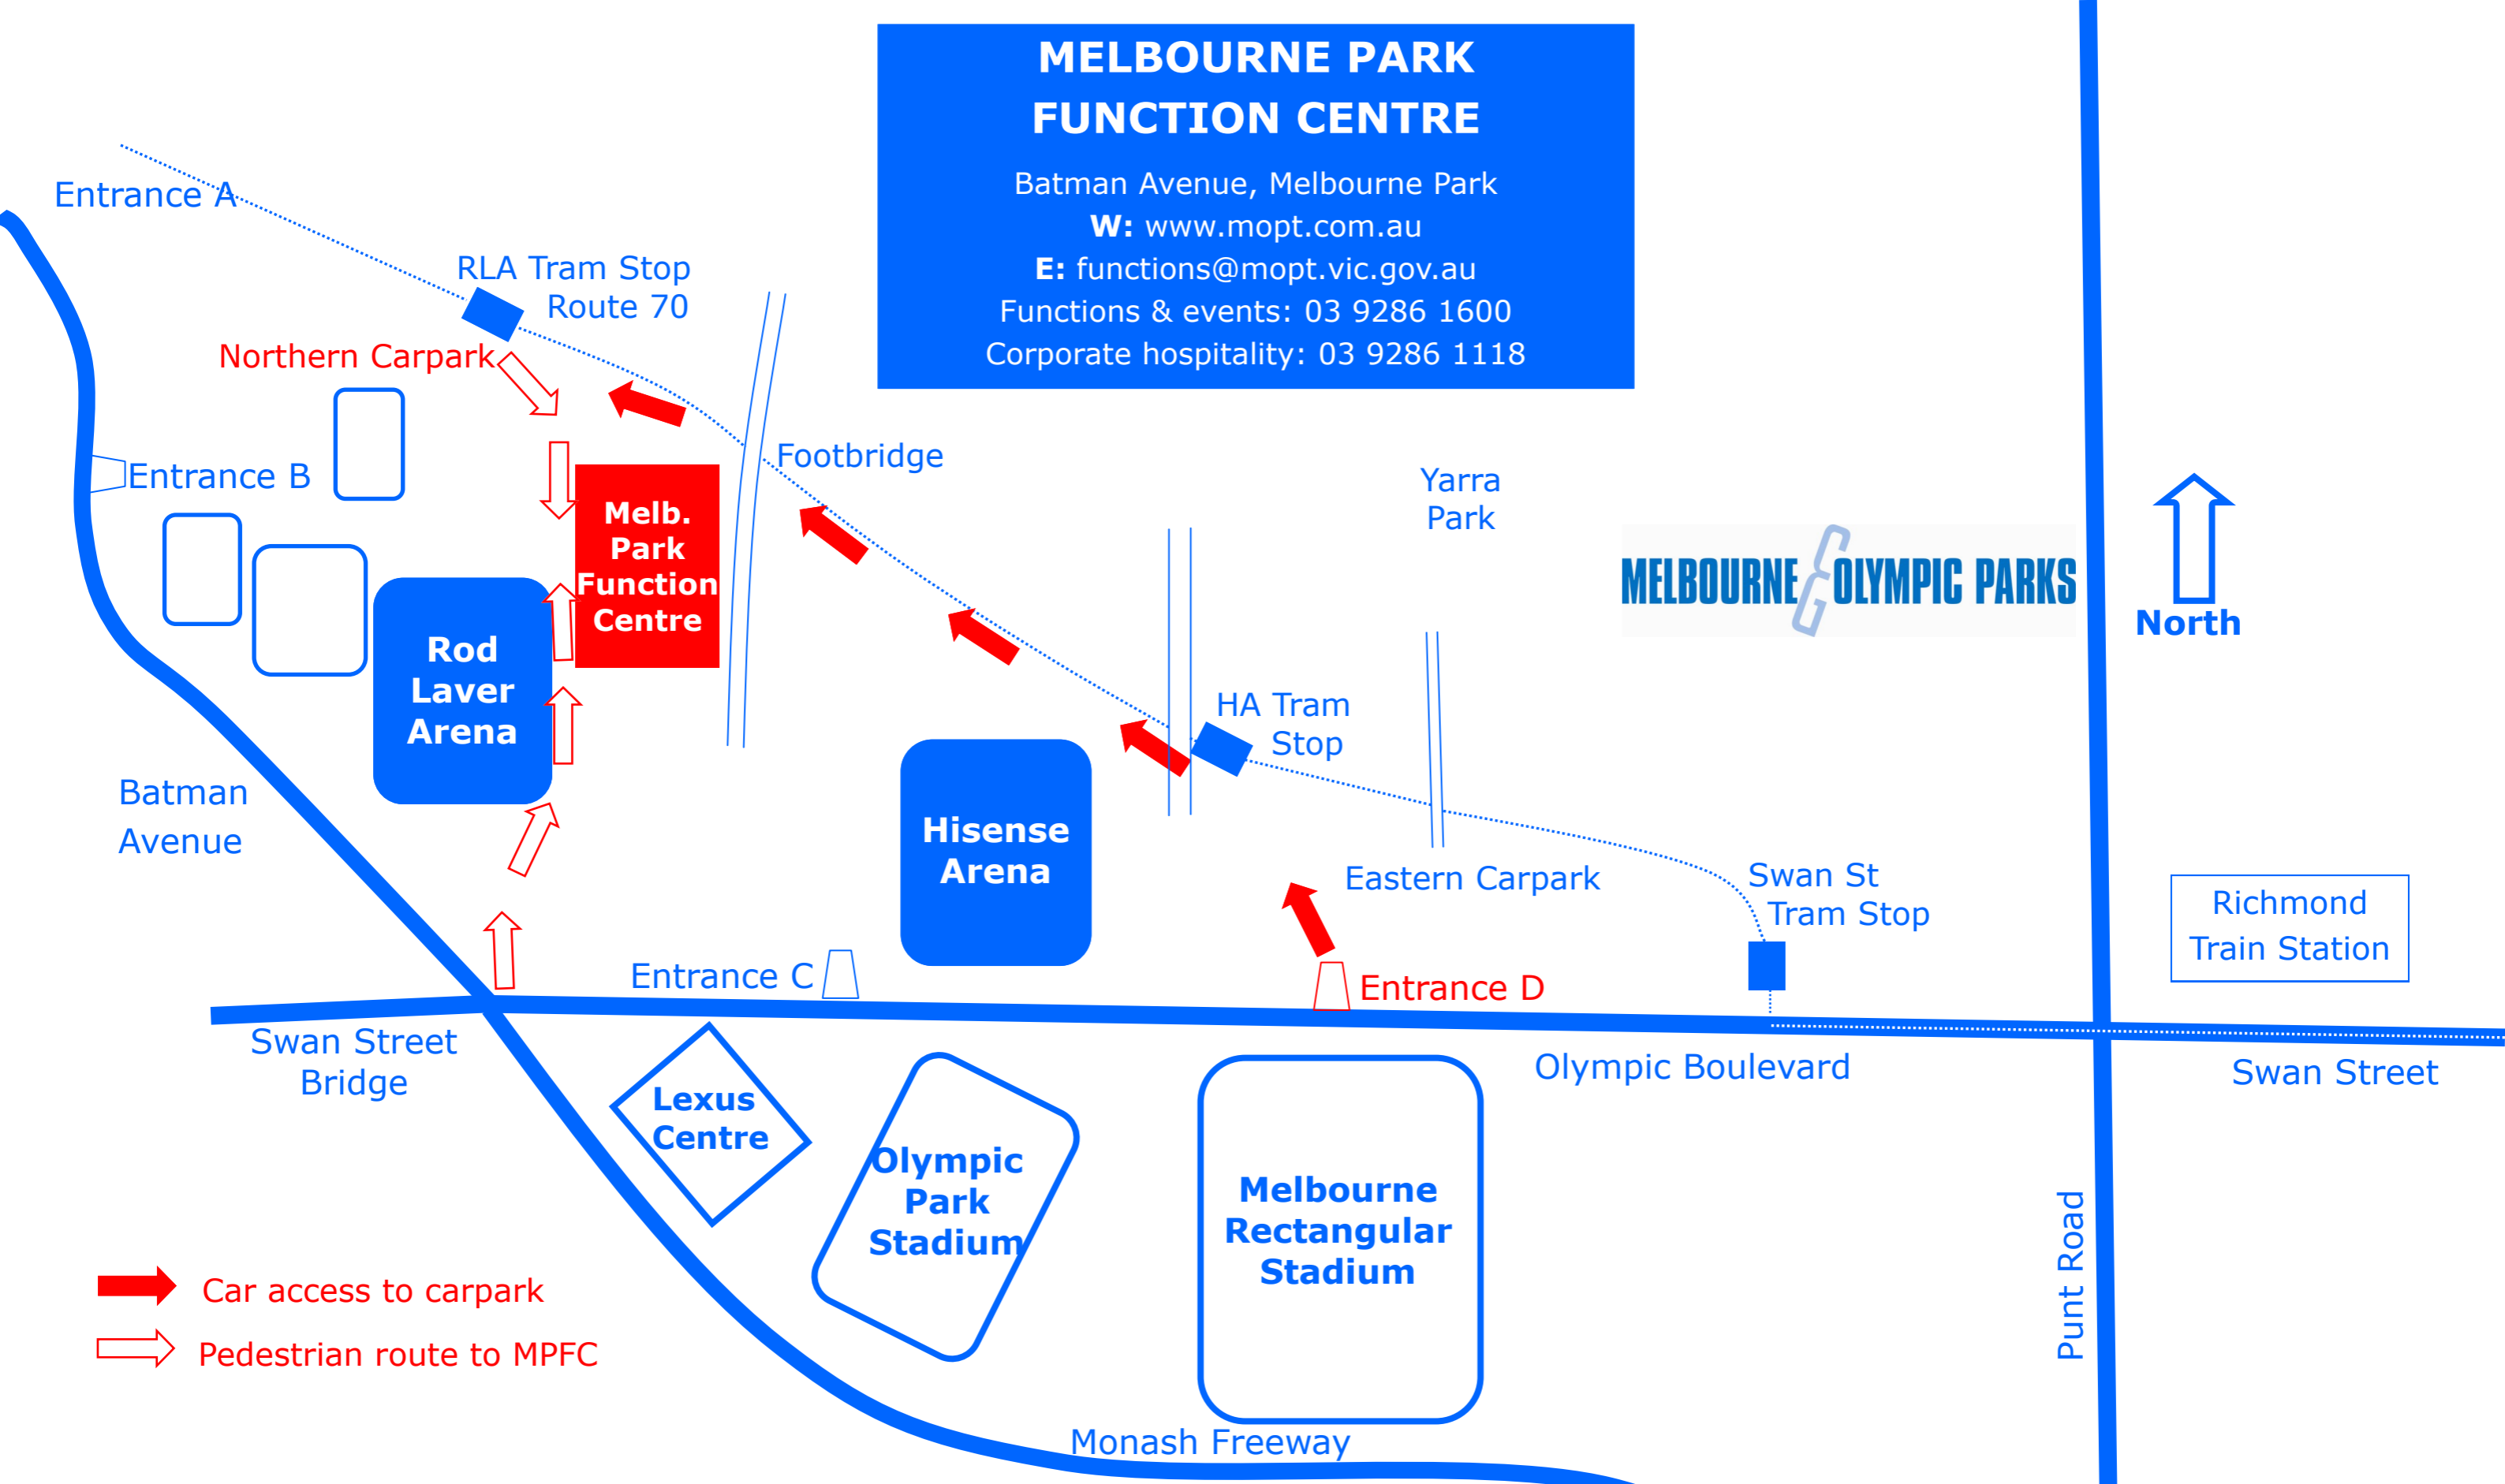

MELBOURNE PARK FUNCTION CENTRE

Batman Avenue, Melbourne Park
W: www.mopt.com.au
E: functions@mopt.vic.gov.au
 Functions & events: 03 9286 1600
 Corporate hospitality: 03 9286 1118

MELBOURNE OLYMPIC PARKS

Richmond Train Station

- Car access to carpark
- Pedestrian route to MPFC

Train
 Richmond Station just a few minutes walk, east of Hisense Arena along Olympic Boulevard. Alternatively, for Epping and Hurstbridge lines, go to Jolimont Station via Yarra Park/MCG

Tram
 Route 70, City – Wattle Park
 Catch a tram from Flinders St., Spencer St. or Richmond Station to alight at the Rod Laver Arena Tram Stop.

Public Parking* (including disabled parking)
 Northern Carpark \$15 flat rate (cash only) **subject to space*
 Entrance D off Olympic Boulevard (formerly Swan Street)
Pick up/ Drop off:
 Entry to carpark allows a 20 min turn-around without charge